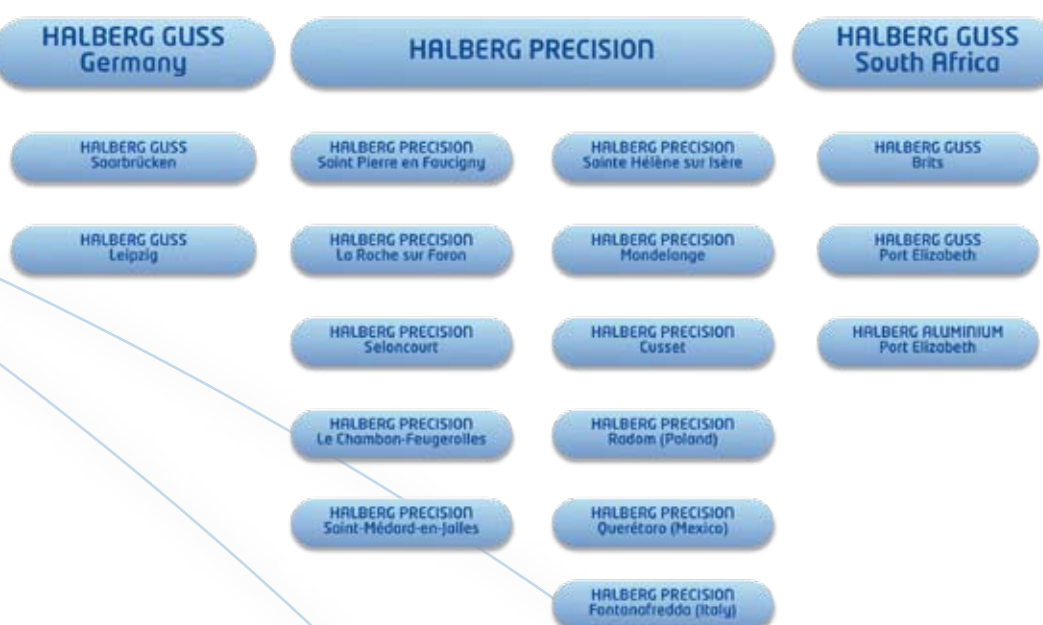

TECHNOLOGICAL EXCELLENCE

HALBERG PRECISION, a subsidiary of the HALBERG GROUP (560 M€ turnover, 4000 employees), is a recognized specialist in turning, machining, wire & tube forming and cold stamping.

HALBERG PRECISION comprises 8 sites in France and 3 overseas.

Our ability to support our customers and partners in all areas of the globe make us a key player in our field, allowing us to pursue our expansion projects.

HALBERG GROUP 560 M€ - 4000 employees

HALBERG PRECISION

Industrial excellence - Key figures

1200 employees - 135 M€.

Growth and international development ensuring performance and competitiveness.